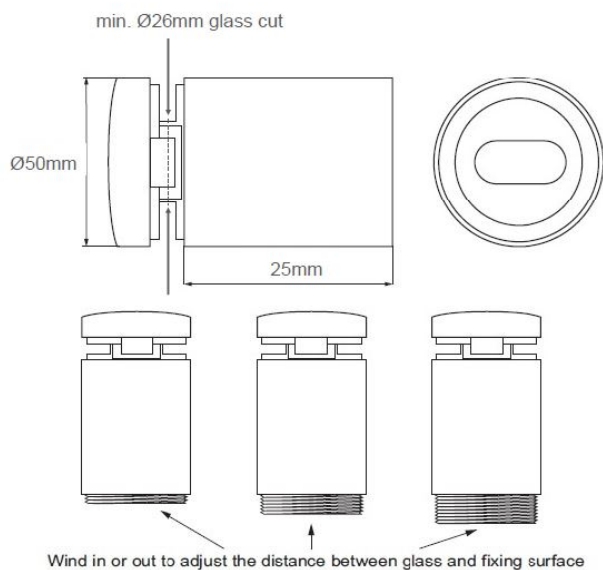

PRODUCT SHEET

Description:

Adjustable Stand-Off Glass Holder, SS316, Brushed, $\varnothing 50 \times 25 \text{mm}$, F/ 6,76-14mm. Glass, W/M10x40mm Threaded Rod

Item number:

22.10.472-0

Units	Box	Carton	HS Code	Barcode
Pcs.	4	40	8302419000	 5704866485470